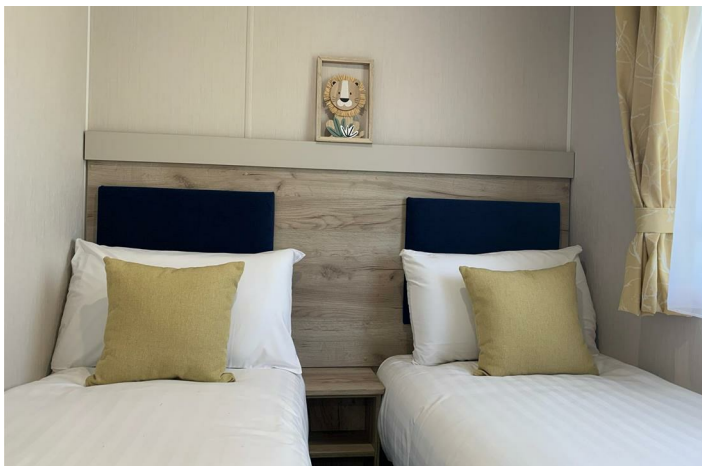

The fresh and fun Linwood offers everything you need from a holiday home. Families of all sizes will feel right at home with its spacious layout, stylish front aspect and abundant storage space. The Linwood's versatile space, smart under bench storage and fantastic price point makes it an ideal static caravan for growing families. Situated on fantastic 5* site of Fallbarrow Holiday Park.